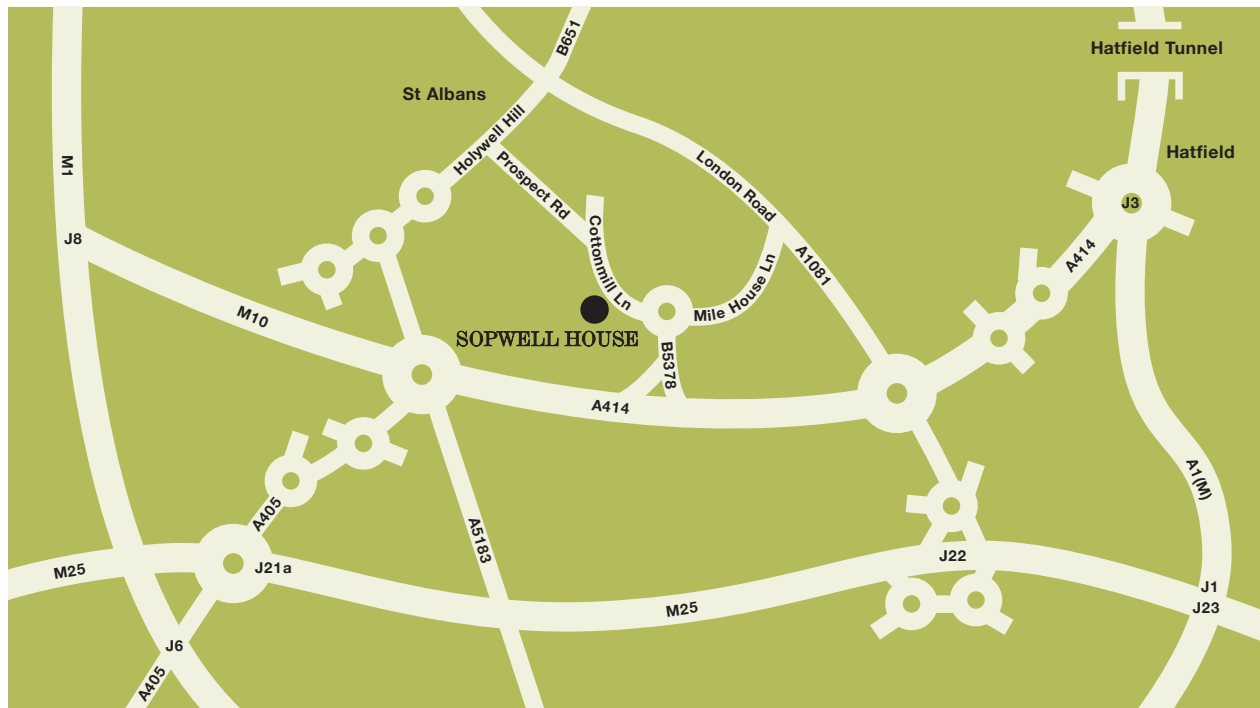

From M1 north

Exit at Jct 8 to the M10 roundabout.
Follow the A414 in the direction of Hatfield.

*Take the first slip-road on the left, signposted Sopwell/Shenley. At the end of the slip-road turn left, then left again at the mini roundabout. The hotel is approximately 1/4 mile on the left.

M25 from east/Dartford Tunnel

Exit at Jct 22, following signs to St. Albans. At the end of the dual carriageway, take the 3rd exit signposted St. Albans A1081, London Road.

**Continue to the 3rd set of traffic lights and turn left into Mile House Lane. Go under the railway bridge and over the mini roundabout. The hotel is approximately 1/4 mile on the left.

A1 from north

After the Hatfield tunnel, take the A414 signposted St. Albans. At the roundabout at the end of the dual carriageway, take the 4th exit signposted St. Albans A1081, London Road. Then follow directions as above**.

A1 from south

Join the M25 at South Mimms Jct 23, following M1/Watford. Exit at Jct 22, following signs to St. Albans. At the end of the dual carriageway, take the 3rd exit signposted St. Albans A1081, London Road. Then follow directions as above**.